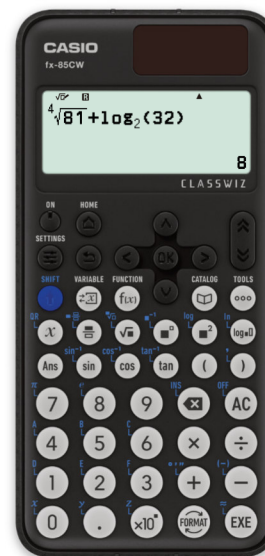

CLASSWIZ

The latest generation of the ClassWiz series.

fx-991CW

- Intuitive operating concept
- Text menu navigation
- 4-gradation display
- Math Box
- QR code function
- Simple key layout and labeling

fx-82CW

fx-85CW

fx-350CW

Icon Menu

Operation

Table function

Math Box