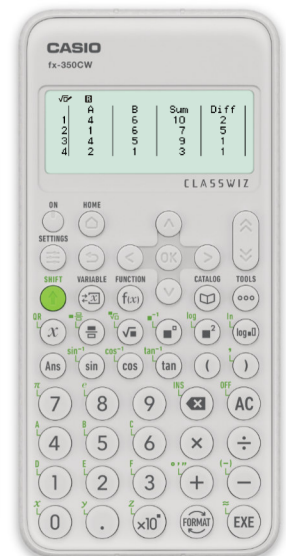

CLASSWIZ

The latest generation of the ClassWiz series.

fx-991CW

- Intuitive operating concept
- Text menu navigation
- 4-gradation display
- Math Box
- QR code function
- Simple key layout and labeling

fx-82CW

fx-85CW

fx-350CW

Icon Menu

Operation

Table function

Math Box