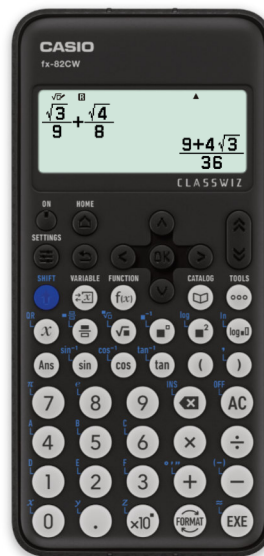

CLASSWIZ

The latest generation of the ClassWiz series.

fx-991CW

- Intuitive operating concept
- Text menu navigation
- 4-gradation display
- Math Box
- QR code function
- Simple key layout and labeling

fx-82CW

fx-85CW

fx-350CW

Icon Menu

Operation

Table function

Math Box