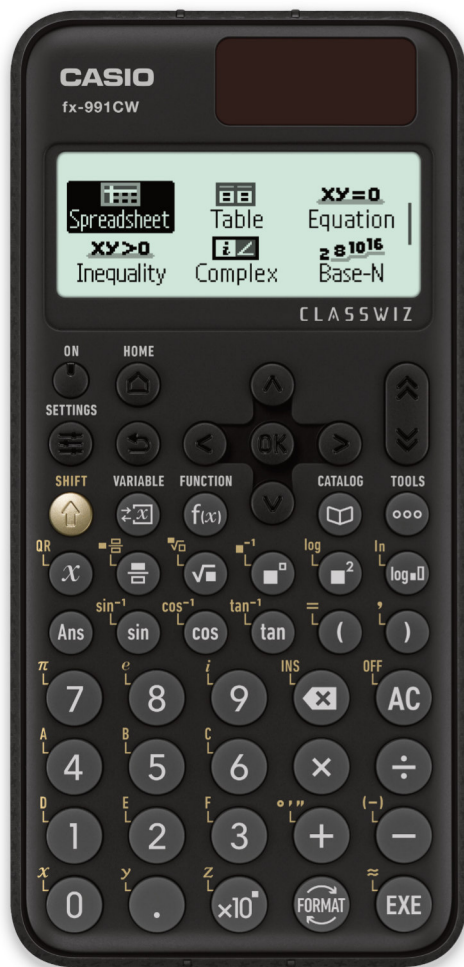

CLASSWIZ

The latest generation of the ClassWiz series.

fx-991CW

- Intuitive operating concept
- Text menu navigation
- 4-gradation display
- Math Box
- QR code function
- Simple key layout and labeling

fx-82CW

fx-85CW

fx-350CW

Icon Menu

Operation

Table function

Math Box